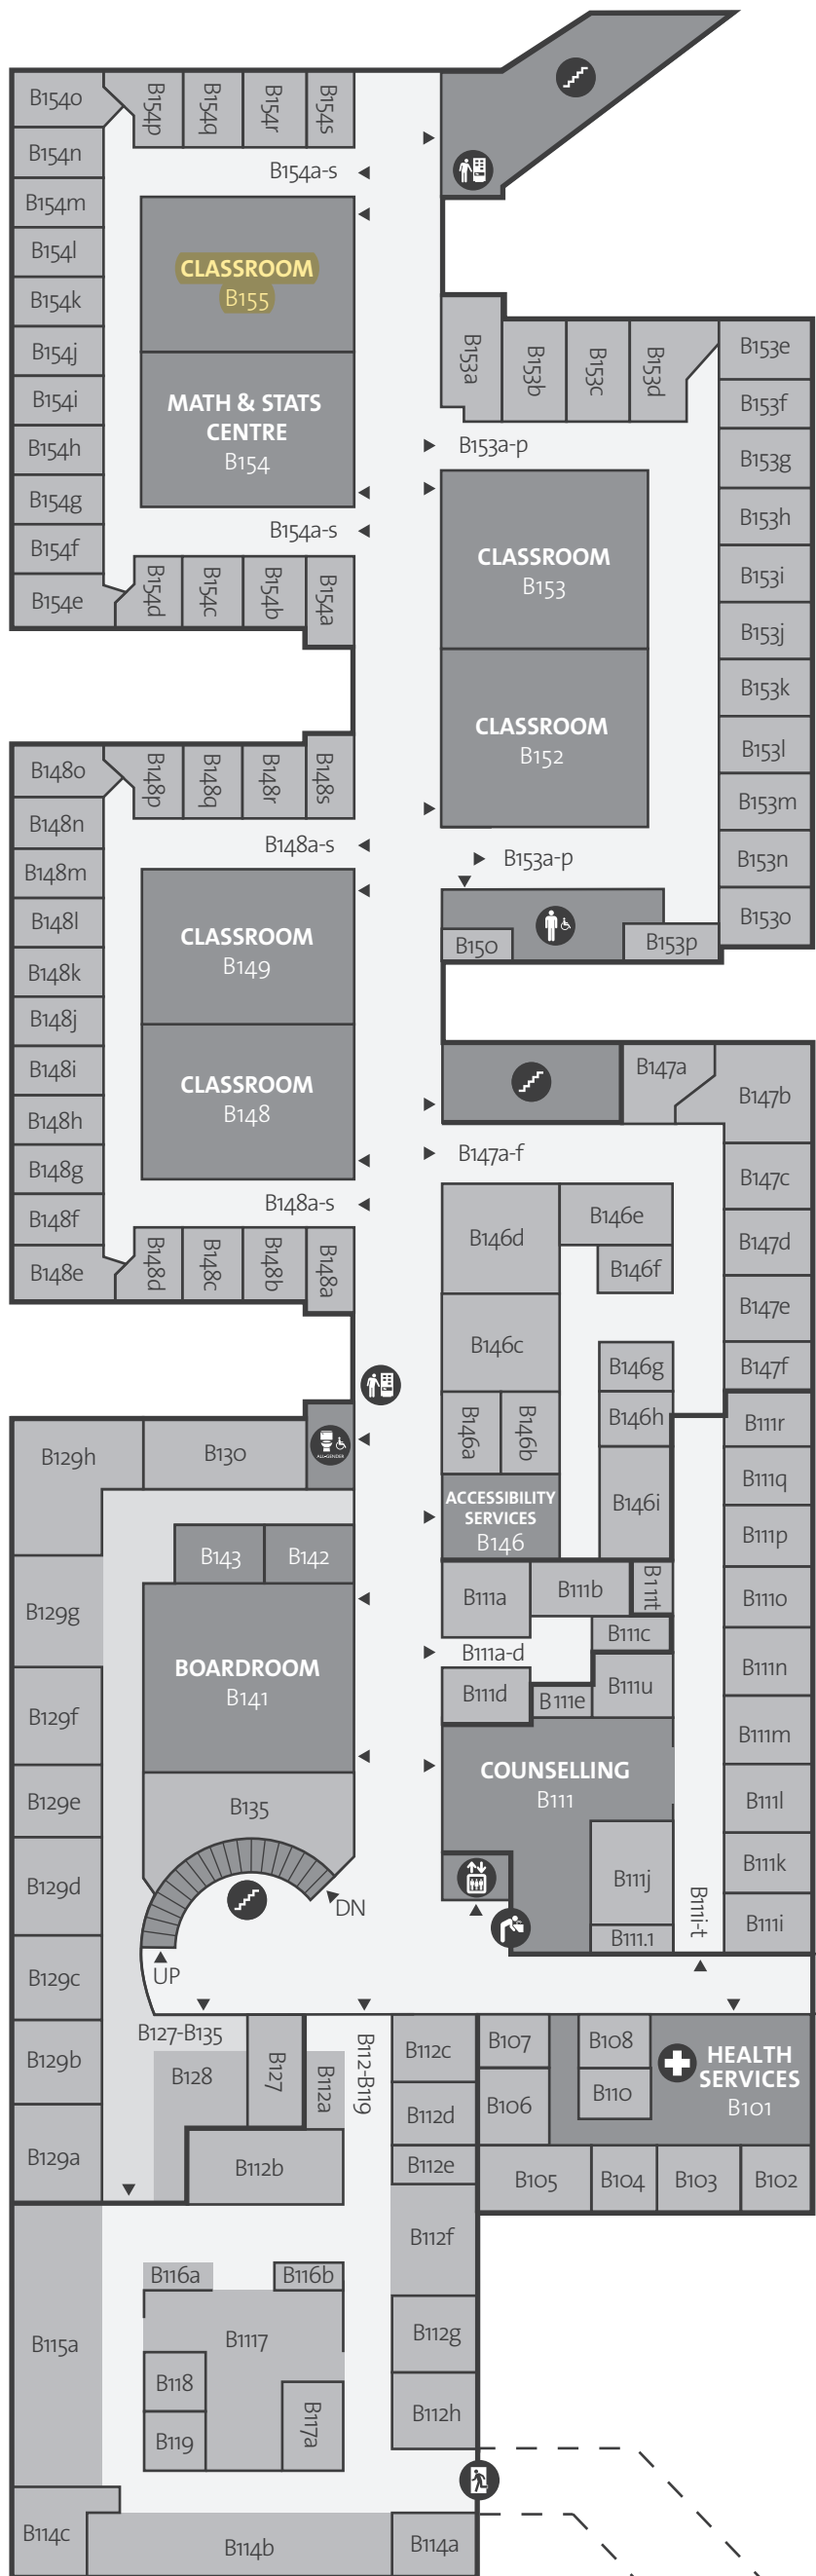

LEVEL 1 B Building

GOLF COURSE

Classrooms	B148 B149 B152 B153 B155
Alumni & Community Engagement	B112a
Langara College Foundation Boardroom	B112g B141
Counselling Services	B111
Communications & Marketing	B114-B119
Accessibility Services	B146
Accessibility Access Exam Rooms	B111a-d
Faculty Offices	B147a-f B148a-s B153a-p B154a-s
Health Services / Medical Clinic	B101
Math & Stats Centre	B154

- Emergency Call Station 
- Emergency Exit 
- First Aid 

- Elevator 
- Staircase 
- Accessible Entry 

- Washroom, All Gender 
- Washroom, Female 
- Washroom, Male 

- Bank Machine 
- Water Station 
- Vending Machine 
- Parking Pay Station 

CONNECTION TO 'A' BUILDING

'A' BUILDING